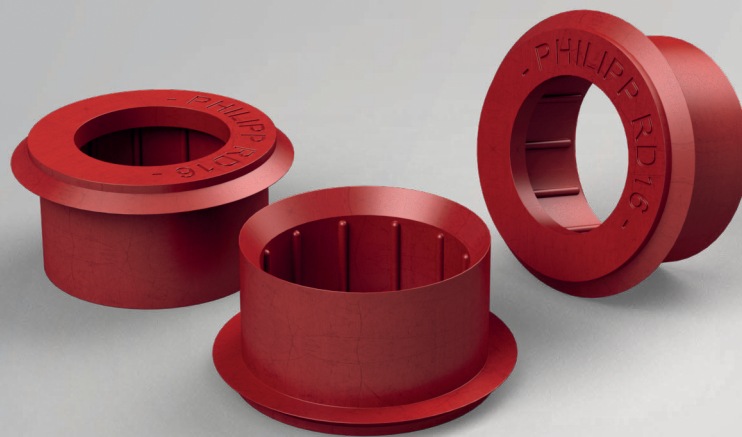

Marking ring