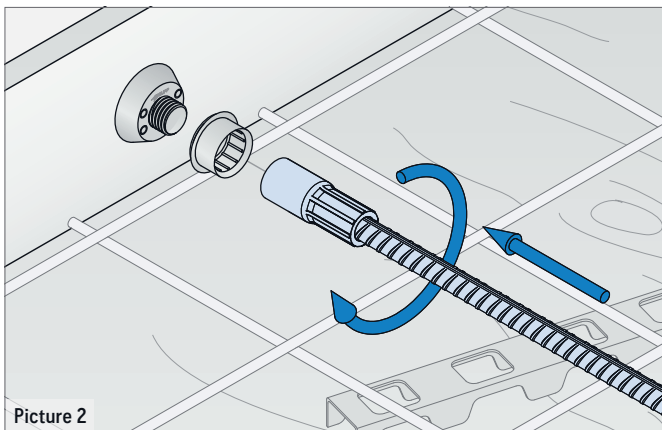

Picture 3

Picture 2