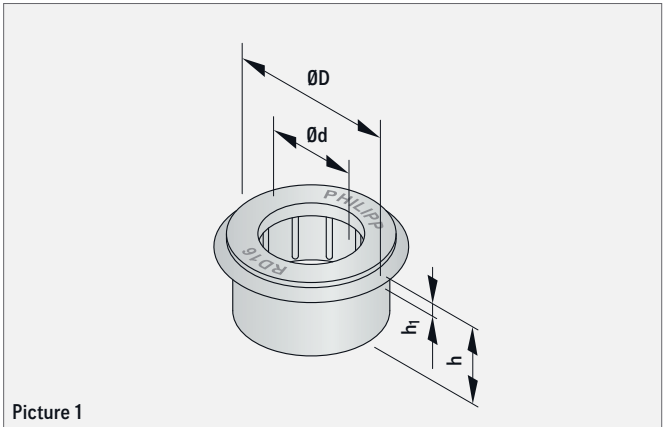

GENERAL PRODUCT INFORMATION

The Marking ring is part of the PHILIPP Threaded anchor system and is used for marking the installed anchor. The plastic Marking ring is put over the threaded insert during the installation of the anchor. Afterwards the threaded transport anchor is fixed to the mould (Picture 2).

Due to the colour-coded marking a quick and correct classification of the corresponding lifting device is ensured (Picture 3).

Picture 1

NOTE!

Marking ring only suitable for Threaded transport anchors in version galvanised.

TABLE 1: DIMENSIONS OF THE MARKING RING

Ref. no.	Type RD/M	ØD (mm)	Ød (mm)	h (mm)	h_1 (mm)
74KR12	12	26	13	10	2.5
74KR16	16	31	17	15	2.5
74KR20	20	37	21	15	2.5
74KR24	24	41	25	15	2.5
74KR30	30	52	31	15	2.5
74KR36	36	57	37	15	2.5
74KR42	42	64	43	15	2.5
74KR52	52	80	53	15	2.5
74KR56	56	83	57	15	3.0
74KR60	60	89	61	15	3.0