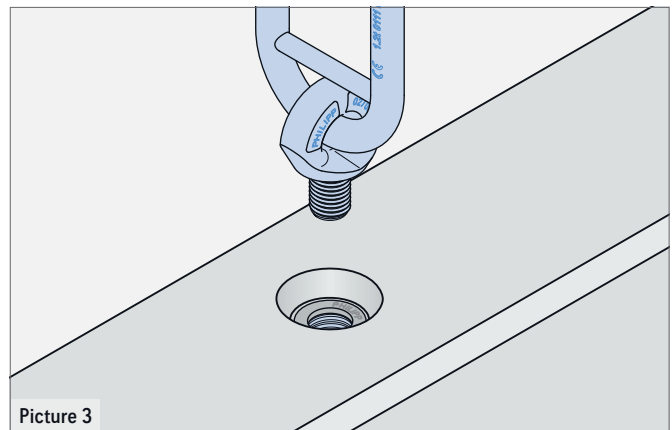

GENERAL PRODUCT INFORMATION

The Marking ring is part of the PHILIPP Threaded anchor system and is used for marking the installed anchor. The plastic Marking ring is put over the threaded insert during the installation of the anchor. Afterwards the threaded transport anchor is fixed to the mould (Picture 2).

Due to the colour-coded marking a quick and correct classification of the corresponding lifting device is ensured (Picture 3).

NOTE!

Marking ring only suitable for Threaded transport anchors in version galvanised.

TABLE 1: DIMENSIONS OF THE MARKING RING

Ref. no.	Type RD/M	ØD (mm)	Ød (mm)	h (mm)	h_1 (mm)
74KR12	12	26	13	10	2.5
74KR16	16	31	17	15	2.5
74KR20	20	37	21	15	2.5
74KR24	24	41	25	15	2.5
74KR30	30	52	31	15	2.5
74KR36	36	57	37	15	2.5
74KR42	42	64	43	15	2.5
74KR52	52	80	53	15	2.5
74KR56	56	83	57	15	3.0
74KR60	60	89	61	15	3.0

Picture 3